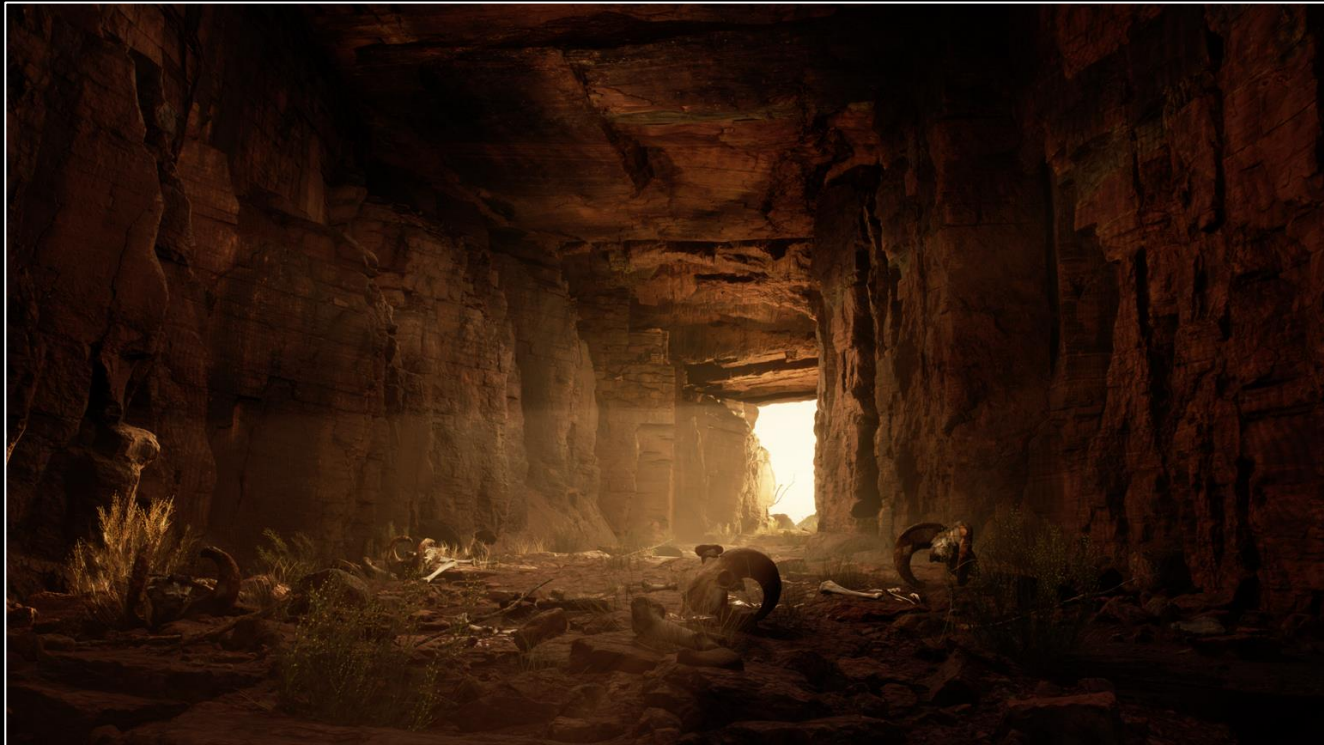

XR
STAGE LA

XR
STAGE LA

Virtual Production Environments

Game of Lights

Stone Man Cave

Ocean Floor - Kingdom of Poseidon

Titan - The Planet of Ashes

Lost Roman Kingdom

Mountain Cabin

Dining

Glittering Daylight

City Across the River

A Beautiful Day on Mars

Subway Tunnel - Never Ending Point

Thirsty Desert

Construction Site